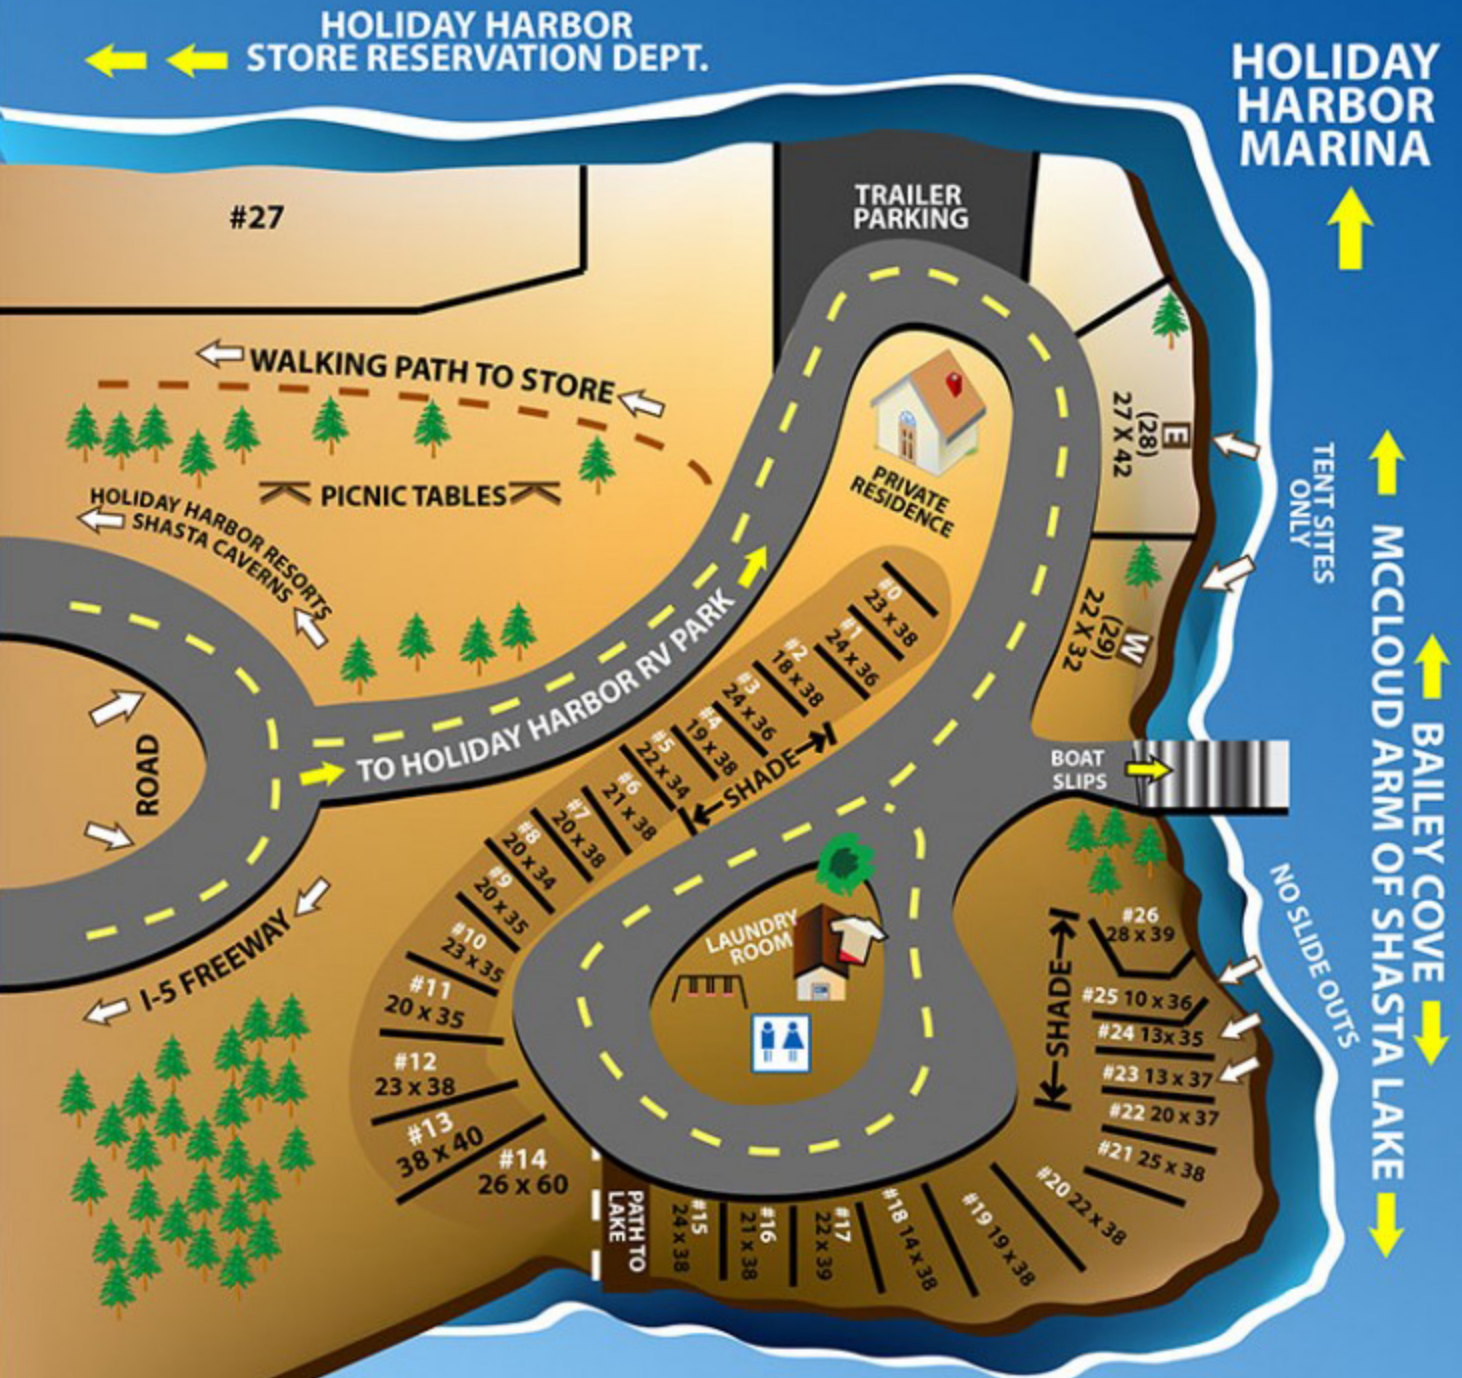

RV PARK & CAMPGROUNDS MAP

Check-In 2:00pm (no early Check-In's During Summer Season) ●
 Check-Out: 12:00pm ●